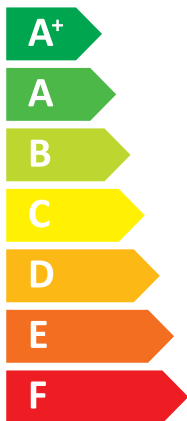

ENERG

енергия · ενεργεια

SAMSUNG AE044MXTPEH / AE200TNWTEH

A⁺

A⁺

43 dB

65 dB

- 3 kW
- 4 kW
- 3 kW

ENERG

енергия · ενέργεια

Y

IJA

IE

IA

SAMSUNG

ΑΕ044ΜΧΤΡΕΗ / ΑΕ200ΤΝWΤΕΗ /
MWR-WW10N

Icons for heating (boiler/radiator) and hot water (faucet) with A+ energy efficiency labels.

Icons for solar panel, washing machine, control panel, and boiler with energy efficiency labels: +, X, X, and empty square.