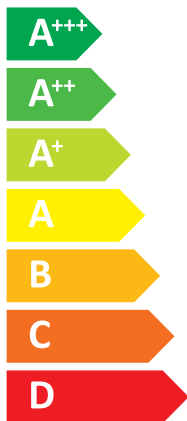

ENERG

енергия · ενεργεια

SAMSUNG AE044MXTPEH / AE200TNWTEH

A⁺

A⁺

43 dB

65 dB

- 3 kW
- 4 kW
- 3 kW

ENERG

енергия · ενέργεια

Y

IJA

IE

IA

SAMSUNG

ΑΕ044ΜΧΤΡΕΗ / ΑΕ200ΤΝWΤΕΗ /
MWR-WW10N

Icons for heating (boiler/radiator) and hot water (faucet) with A+ energy efficiency labels.

Icons for solar panel, washing machine, control panel, and boiler with energy efficiency labels: +, X, X, and empty square.