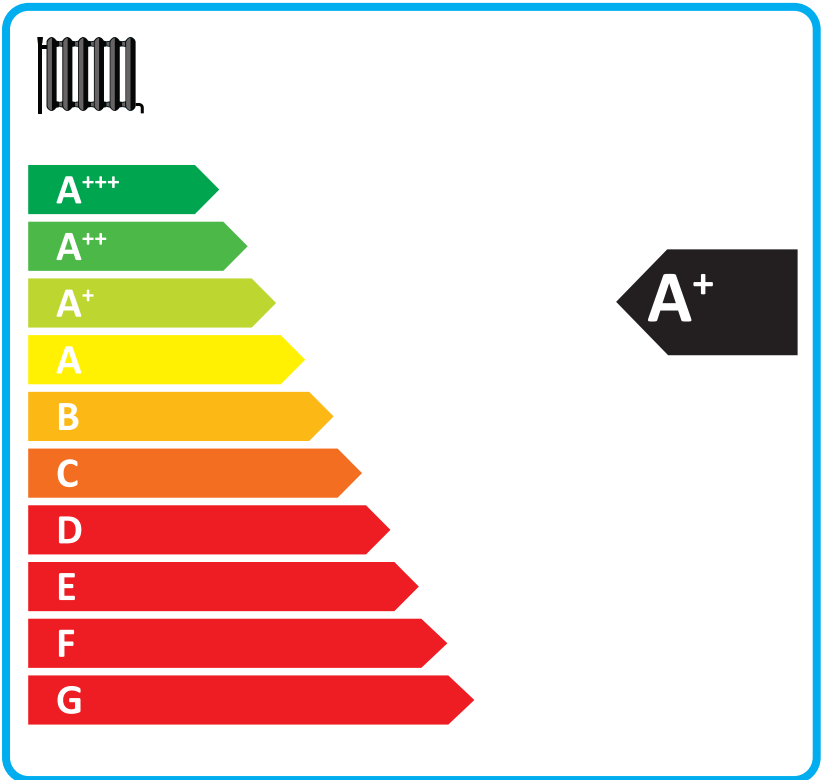

ENERG

енергия · ενεργεια

SAMSUNG AE044MXTPEH / AE200TNWTEH

A⁺

A⁺

43 dB

65 dB

- 3 kW
- 4 kW
- 3 kW

ENERG

енергия · ενέργεια

Y

IJA

IE

IA

SAMSUNG

ΑΕ044ΜΧΤΡΕΗ / ΑΕ200ΤΝWΤΕΗ /
MWR-WW10N

Icons for heating (boiler/radiator) and hot water (faucet) with A+ energy efficiency labels.

Icons for solar panel, washing machine, control panel, and boiler with energy efficiency labels: +, X, X, and empty square.