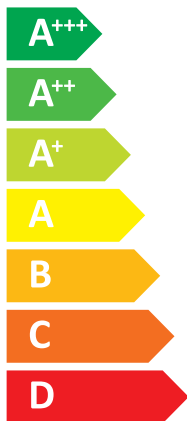

ENERG

енергия · ενεργεια

SAMSUNG AE090MXTPEH / AE260TNWTEH

A⁺

A

43 dB

69 dB

- 5 kW
- 6 kW
- 6 kW

ENERG

енергия · ενέργεια

Y

IJA

IE

IA

SAMSUNG

AE090MXTPEH / AE260TNWTEH /
MWR-WW10N

Icon of a radiator with a temperature gauge. Energy efficiency class: **A⁺**. Icon of a radiator. Water consumption class: **A**. Icon of a faucet with a water drop.

Icon of a solar panel with a sun. Icon of a square. Icon of a refrigerator. Icon of a hand touching a control panel. Icon of a square. Icon of a radiator with a temperature gauge. Icon of a square.

Icon of a radiator. Energy efficiency scale from A+++ to G. A black arrow points to the **A⁺** class.

Icon of a faucet with a water drop. Energy efficiency scale from A+++ to G. A black arrow points to the **A** class.