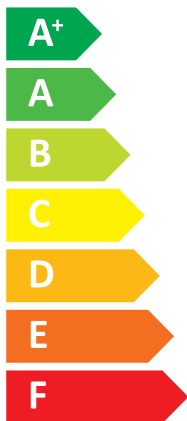

ENERG

енергия · ενεργεια

SAMSUNG AE090MXTPEH / AE260TNWTEH

A⁺

A

43 dB

69 dB

- 5 kW
- 6 kW
- 6 kW

ENERG

енергия · ενέργεια

Y

IJA

IE

IA

SAMSUNG

AE090MXTPEH / AE260TNWTEH /
MWR-WW10N

Icon of a radiator with a temperature gauge. Energy efficiency class: **A⁺**. Icon of a radiator. Water consumption class: **A**. Icon of a faucet with a water drop.

Icon of a solar panel with a sun. Icon of a square. Icon of a refrigerator. Icon of a hand touching a control panel. Icon of a square. Icon of a radiator with a temperature gauge. Icon of a square.

Icon of a radiator. Energy efficiency scale from A+++ to G. A black arrow points to the **A⁺** class.

Icon of a faucet with a water drop. Energy efficiency scale from A+++ to G. A black arrow points to the **A** class.