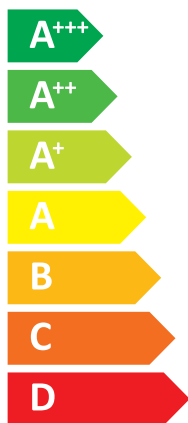

ENERG

енергия · ενεργεια

SAMSUNG AE090MXTPGH / AE260TNWTEH

A⁺

A

43 dB

69 dB

- 5 kW
- 5 kW
- 6 kW

ENERG

енергия · ενέργεια

Y

IJA

IE

IA

SAMSUNG

AE090MXTPGH / AE260TNWTEH /
MWR-WW10N

Energy efficiency icons: radiator, A+ label, A label, and tap with L.

Energy efficiency scale from A+++ to G. A+ label is shown on the right.

Feature icons: solar panel, water tank, keypad, and water heater.

Water efficiency icons: tap with L and energy scale from A+++ to G. A label is shown on the right.