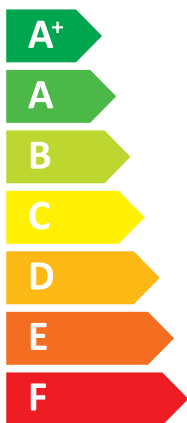

ENERG

енергия · ενεργεια

SAMSUNG AE090MXTPGH / AE260TNWTEH

A⁺

A

43 dB

69 dB

- 5 kW
- 5 kW
- 6 kW

ENERG

енергия · ενέργεια

Y

IJA

IE

IA

SAMSUNG

AE090MXTPGH / AE260TNWTEH /
MWR-WW10N

Energy efficiency icons: radiator, A+ label, A label, and tap with L.

Energy efficiency scale from A+++ to G. A+ label is shown on the right.

Feature icons: solar panel, water tank, keypad, and water heater.

Water efficiency icons: tap with L and energy scale from A+++ to G. A label is shown on the right.