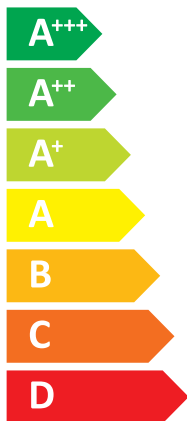

ENERG

енергия · ενεργεια

SAMSUNG AE120MXTPGH / AE260TNWTEH

A+

A

47 dB

70 dB

- 7 kW
- 8 kW
- 8 kW

ENERG

енергия · ενέργεια

Y

IJA

IE

IA

SAMSUNG

AE120MXTPGH / AE260TNWTEH /
MWR-WW10N

Energy efficiency icons: water heater, radiator, and tap with energy ratings A+ and A.

Feature icons: solar panel, water tank, touch control, and water heater.

Energy efficiency scale from A+++ to G. A+ is highlighted.

Water efficiency scale from A+++ to G. A is highlighted.