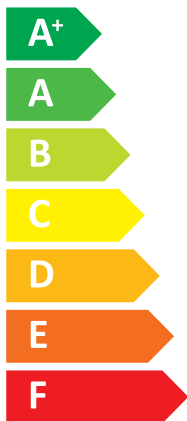

ENERG

енергия · ενεργεια

SAMSUNG AE120MXTPGH / AE260TNWTEH

A+

A

47 dB

70 dB

- 7 kW
- 8 kW
- 8 kW

ENERG

енергия · ενέργεια

Y

IJA

IE

IA

SAMSUNG

AE120MXTPGH / AE260TNWTEH /
MWR-WW10N

Energy efficiency icons: water heater, radiator, and tap with energy ratings A+ and A.

Feature icons: solar panel, water tank, touch control, and water heater.

Energy efficiency scale from A+++ to G. A+ is highlighted.

Water efficiency scale from A+++ to G. A is highlighted.